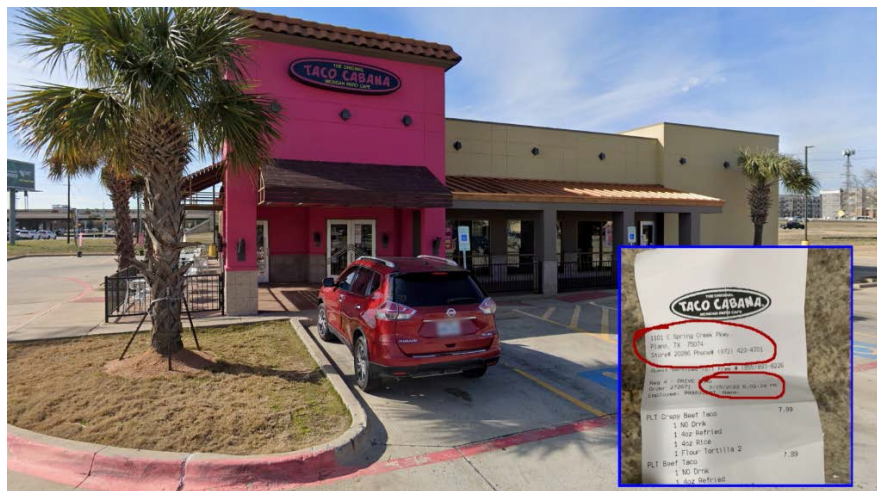

Each square in the bingo card may be claimed once at any point during the rally but must be included on the claimed bonus form for the leg on which you visit the location. Once claimed, that square will be recorded for you for the remainder of the rally and apply for any future row, column, or black-out bonus progression.

Each square is associated with a regional chain restaurant with multiple locations within specific US states and/or Canadian provinces. The restaurant locations are only available in the allowed states/provinces as noted in the listing for each square. Square B4, "Biscuitville", is only available in North Carolina and Virginia. Square I2, "Schoop's", is only available in Illinois and Indiana. You may encounter a restaurant with the same name in states/provinces other than those in the listings. Locations outside the listed states/provinces are not valid.

To claim each bonus, you must get a food receipt from the location you visit AND take a photo of the same location. In addition, all but one of these bonuses require that your motorcycle is in the photo. If the location you visit is inside a mall, you must get a photo of that location with your flag AND a photo of your motorcycle outside the mall.

Your photo must clearly show the location and restaurant signage, like this:

A Taco Cabana Restaurant in Texas with matching receipt

Obviously, you must visit during the open hours for the locations you choose. These hours will vary from location to location, so do your research. It is also possible that a specific location is closed, either temporarily or permanently for some reason, leading to the inability to get a receipt. In such a case, you will need to find a different location. Again, do your research. Let us remind you that having someone else call ahead or research on the internet to check open hours for a specific location is considered outside assistance and therefore prohibited as per Iron Butt Rally rules.